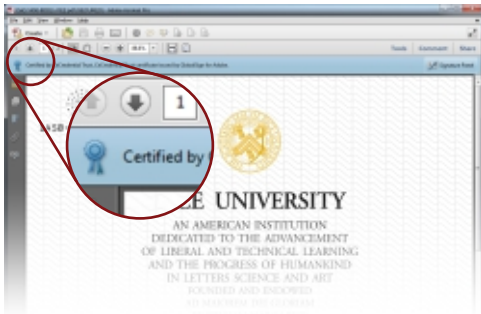

Digital Signature

Each CeDiploma will be certified by CeCredential Trust and should read as such. A blue ribbon signifies that the document has not been tampered with.