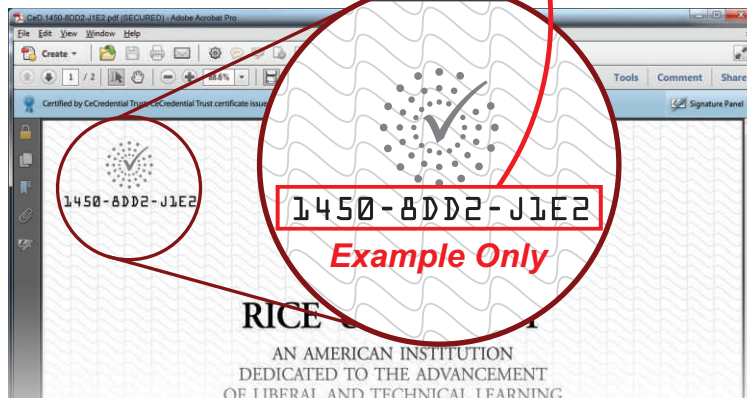

Independent Validation

To ensure the Degree information is still valid, we highly recommend you visit the School's official website to perform an additional validation.

Please visit <http://registrar.rice.edu/student/CeDiplomaValidation/> to validate the CeDiploma.

Diploma Validation

Please enter CeDiD (not case sensitive):

Enter the first two letters of the name as it appears on the diploma:

powered by 

The CeDiploma symbol and CeDiD are located on the upper left corner of the diploma.