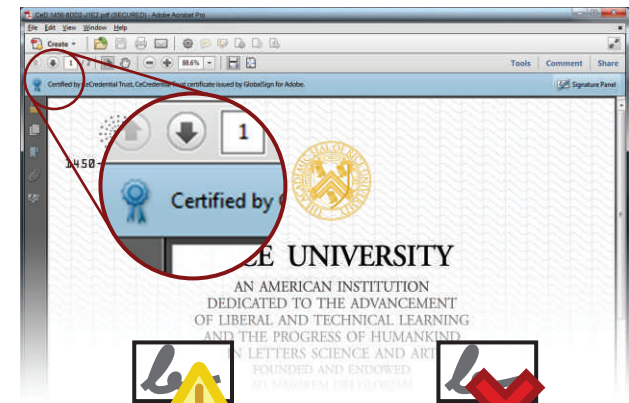

Independent Validation

To ensure the Degree information is still valid, we highly recommend you visit the School's official website to perform an additional validation.

Please visit <http://registrar.rice.edu/student/CeDiplomaValidation/> to validate the CeDiploma.

Diploma Validation

Please enter CeDiD (not case sensitive):

Enter the first two letters of the name as it appears on the diploma:

powered by 

The CeDiploma symbol and CeDiD are located on the upper left corner of the diploma.

Digital Signature Explanation

Each CeDiploma will be certified by CeCredential Trust and should read as such.

A blue ribbon signifies that the document has not been tampered with.

Valid and certified!
Authenticity and Integrity are verified
TRUST